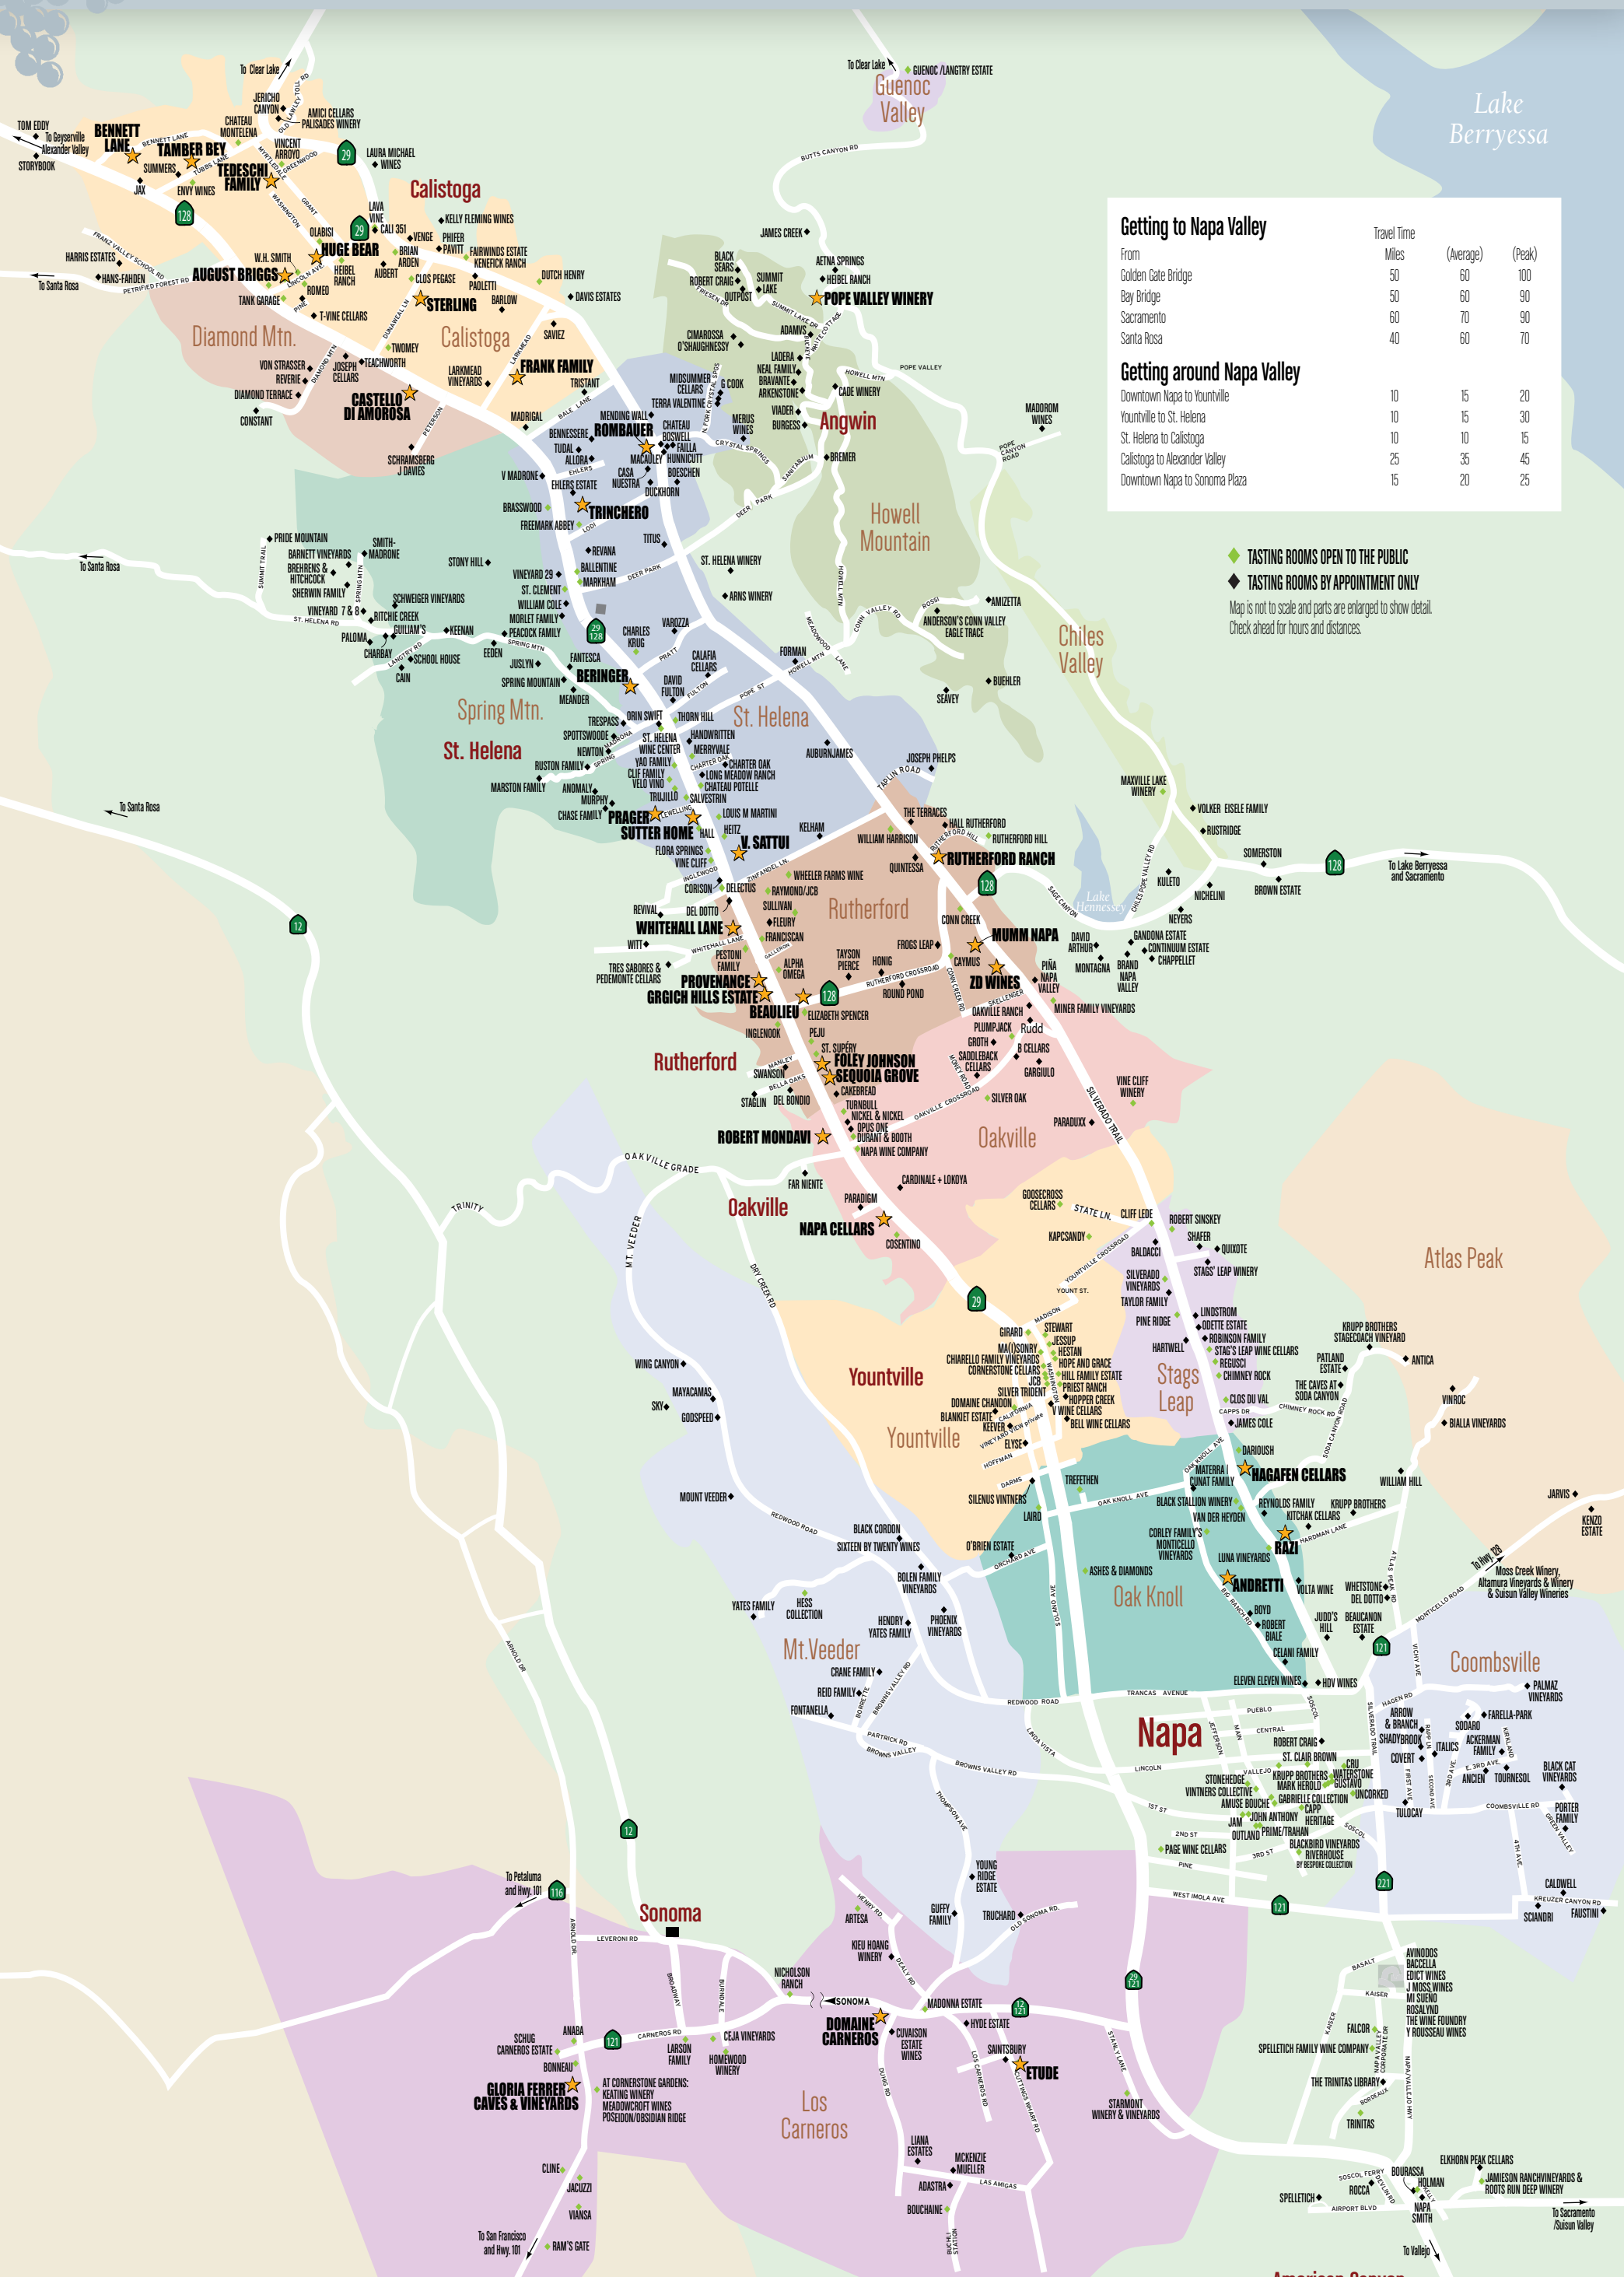

Napa Valley Wineries & Tasting Rooms

Getting to Napa Valley

From	Miles	(Average)	(Peak)
Golden Gate Bridge	50	60	100
Bay Bridge	50	60	90
Sacramento	60	70	90
Santa Rosa	40	60	70

Getting around Napa Valley

Downtown Napa to Yountville	10	15	20
Yountville to St. Helena	10	15	30
St. Helena to Calistoga	10	10	15
Calistoga to Alexander Valley	25	35	45
Downtown Napa to Sonoma Plaza	15	20	25

- ◆ TASTING ROOMS OPEN TO THE PUBLIC
- ◆ TASTING ROOMS BY APPOINTMENT ONLY

Map is not to scale and parts are enlarged to show detail. Check ahead for hours and distances.

Lake Berryessa

Atlas Peak

Coombsville

American Canyon